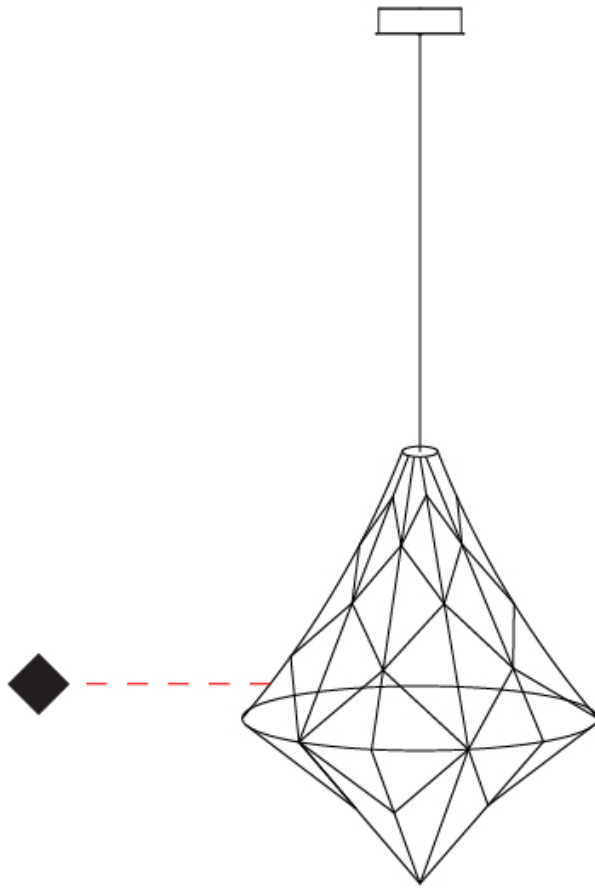

D101945-

PROJECT

TYPE

SPECIFIER

QUANTITY

DATE